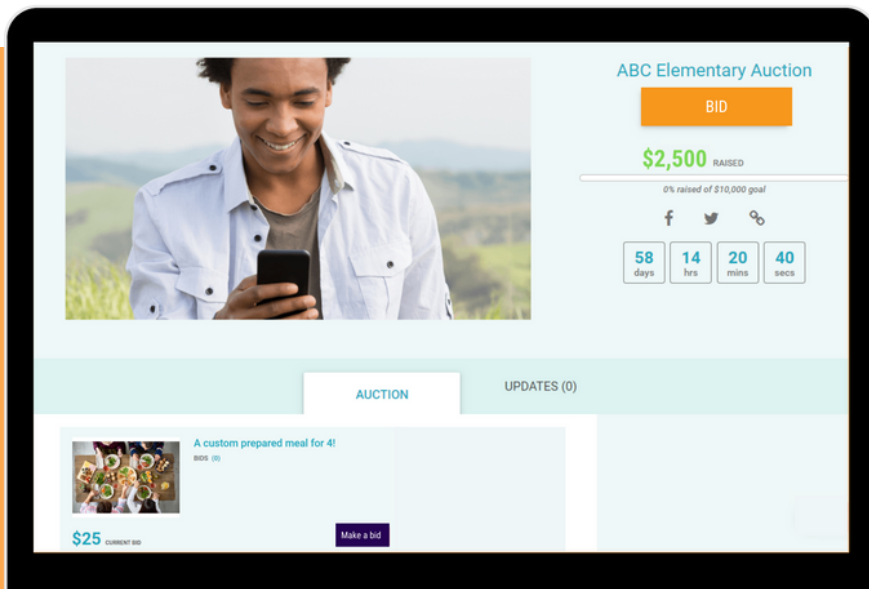

Easily create amazing online auctions that keep bidders coming back

- Create first-class auction pages with customizable features.
- Choose between two popular auction styles.
- Set minimum bids and increments for each of your auction items.
- Your bidders can easily bid online or through their mobile phones.
- Encourage higher bids with an innovative outbid alert system.

Easily create & run auctions

- Run English (traditional) or Proxy (eBay-style) auctions.
- Upload items, create alerts and monitor bidding.
- Winning bidders are automatically charged.

Easy payments & great rewards

"It was so awesome to run our event through MemberHub. We got great feedback on how much better of a user experience there was over last year when we did the fundraising through a [different] company."