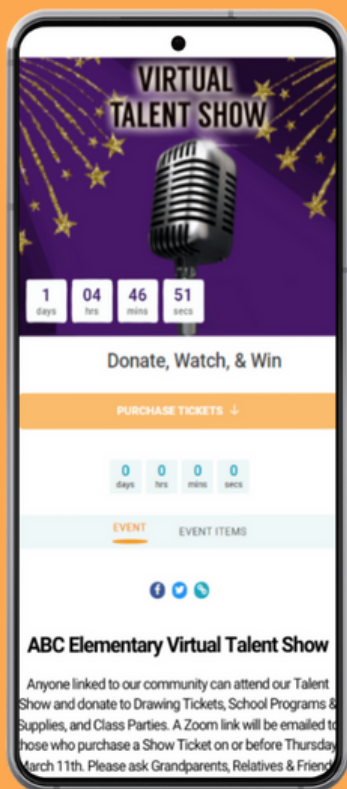

Pricing

No set-up fees

$0

platform fee with
optional donor tip

or

7.5%

of money raised

Stripe credit card fees: 2.2% + $0.30
or 3.5% + $0.50 (AMEX)

What you'll get:

- ✓ Host any size event, live or virtual
- ✓ Instant notifications when attendees register
- ✓ Live streaming capabilities
- ✓ Sponsorship sales and promotion
- ✓ Personalized ticketing
- ✓ Add unlimited FAQs to event page
- ✓ Live fundraising thermometer
- ✓ Customized thank-you emails
- ✓ No contracts
- ✓ Mobile-friendly experience

Sharing and promotion

- ✓ Customizable branding on fundraising website
- ✓ Email templates for promotion
- ✓ Email, text, and Facebook sharing
- ✓ Automated confirmation emails to attendees

Payments

- ✓ Online and mobile payments
- ✓ Reporting and tracking dashboard
- ✓ Manual entry of cash and check
- ✓ Automated payment to your group (no waiting for money)
- ✓ Text to give

Support

- ✓ Live chat
- ✓ Live virtual training
- ✓ Support center

Year-round technology/donor management

- ✓ Automatically add all donors to contact database
- ✓ Year-round access to all fundraisers: a-thons, auctions, crowdfunding, events, raffles, sweepstakes
- ✓ Online store
- ✓ Built-in product fundraisers
- ✓ Stripe account integrated with fundraisers and store
- ✓ Email & newsletter capabilities integrated with CRM
- ✓ Contact directory and calendar